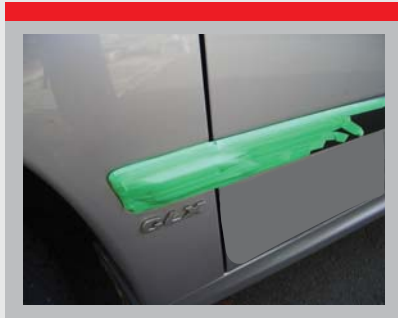

FINE LINE MASKING TAPE

Masking for multi-colour and design paint jobs. A range of rigid to flexible tapes, all designed for different purposes. All temperature resistant over 132°C/270°F

Fine Line Tape Green

Highly flexible tape for multi-colour and design paint jobs. Easy to curve. Temperature resistant up to 132°C/270°F.

PART NO:	SIZE:	UNITS:
1105.0355	3mm x 55m	10
1105.0655	6mm x 55m	10
1105.0955	9mm x 55m	10
1105.1255	12mm x 55m	10

Fine Line Tape Olive

Rigid tape for multi-colour and design paint jobs. Designed for straight line use. Temperature resistant up to 138°C/280°F.

PART NO:	SIZE:	UNITS:
1109.0355	3mm x 55m	10
1109.0655	6mm x 55m	10
1109.0955	9mm x 55m	10
1109.1255	12mm x 55m	10